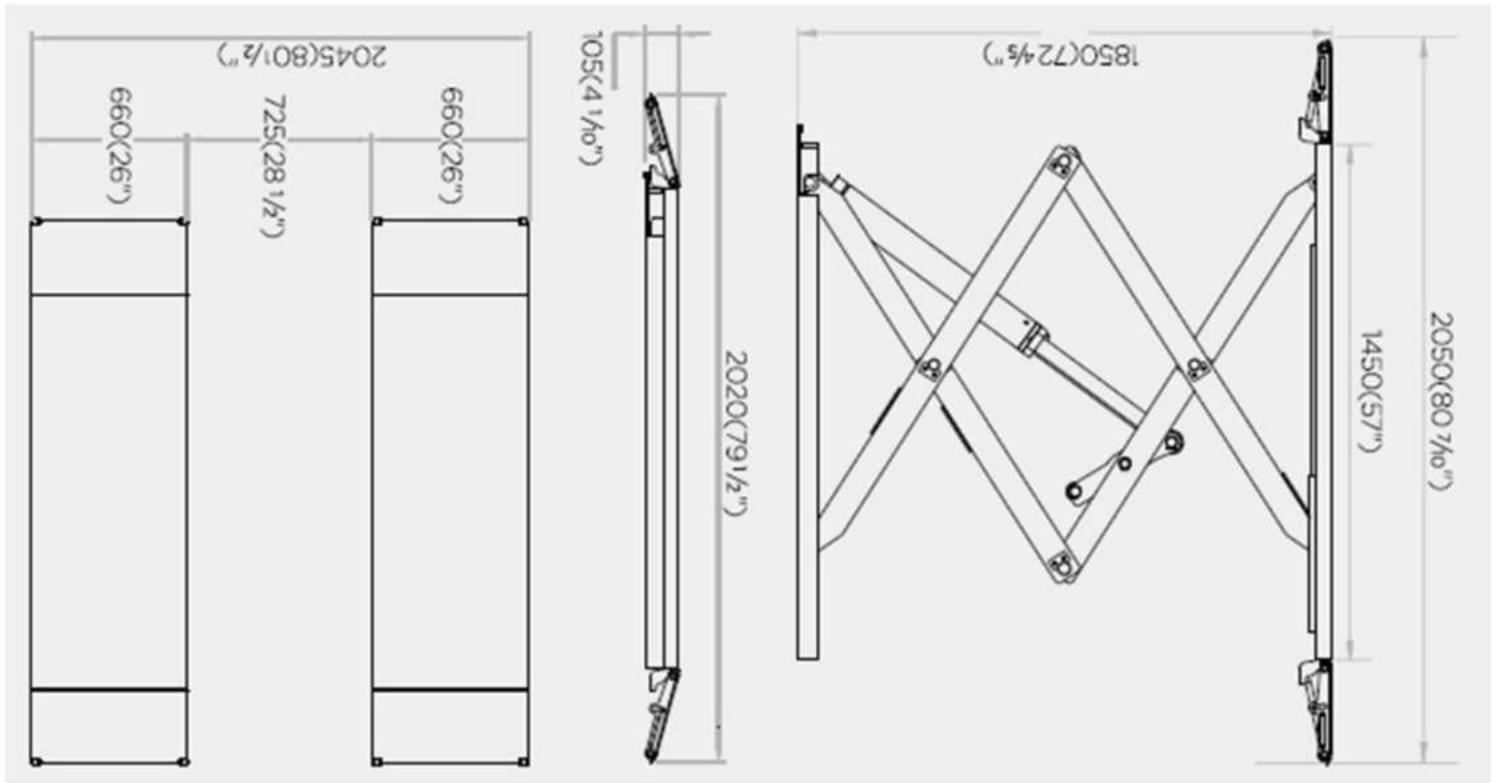

✓ **OUTSTANDING FINANCE**
✓ **24 MONTHS WARRANTY**

Short Full Height Scissor Lift (3.0 Tonne) - Surface Mounted VGE-B30Y

FEATURES

- 3,000 kg capacity
- Pneumatic lock release
- Electromagnetic lowering
- Lifting capacity 3.0T
- Lifting height 1,850mm
- Height limit switch
- Safety descending alarm as standard
- Comes with 4 x rubber blocks
- 24 months warranty*

TECHNICAL DATA

Lifting Capacity	3,000 kg
Platform Length	2,020mm
Platform Width	660mm
Overall Width	2,045mm
Lifting Height (Max)	1,850mm
Minimum Height	105mm
Motor Power	220v / 50Hz / 1Ph / 2.2KW

www.valuegarageequipment.co.uk